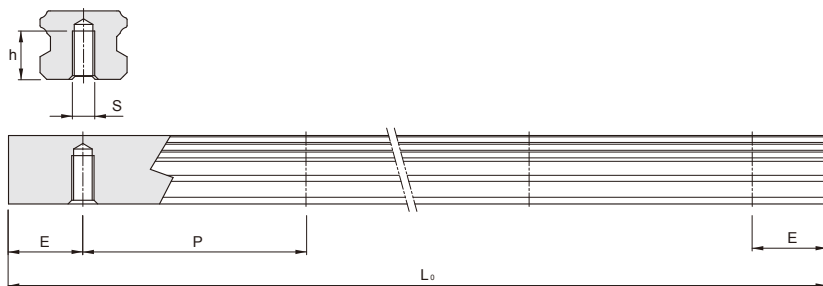

## Tapped Hole Rail Dimensions

Rail Model	S	h(mm)
MSB 15 T	M5	7
MSB 20 T	M6	9
MSB 25 T	M6	10
MSB 30 T	M8	14
MSB 35 T	M8	16