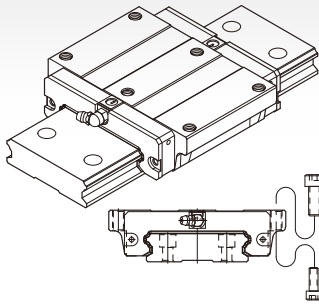

Carriage Type

Wide Rail Type

MSG-E Type

This type offers the installation either from top or bottom side of carriage.

MSG-S Type

Square type with smaller width and can be installed from top side of carriage.