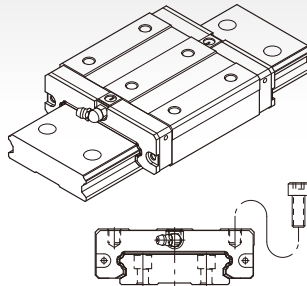

Carriage Type

Wide Rail Type

MSG-E Type

This type offers the installation either from top or bottom side of carriage.

MSG-S Type

Square type with smaller width and can be installed from top side of carriage.