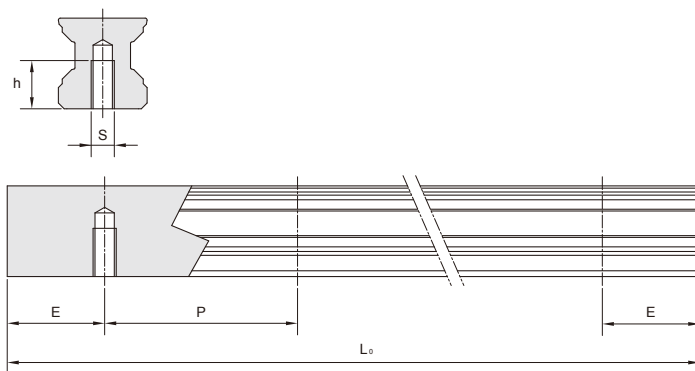

Tapped Hole Rail Dimensions

Rail Model	S	h(mm)
MSR 20T	M6	11
MSR 25T	M6	12
MSR 30T	M8	15
MSR 35T	M8	17
MSR 45T	M12	24
MSR 55T	M14	24
MSR 65T	M20	30