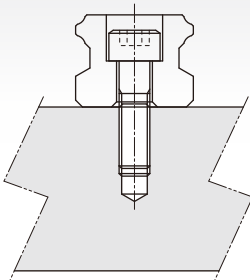

Ultra Heavy Load

MSB-LE Type

All dimensions are same as MSB-E except the length is longer, which makes it more rigid.

MSB-LS Type

All dimensions are same as MSB-S except the length is longer, which makes it more rigid.

Rail Type

Counter Bore (R, U type)

Tapped Hole (T type)