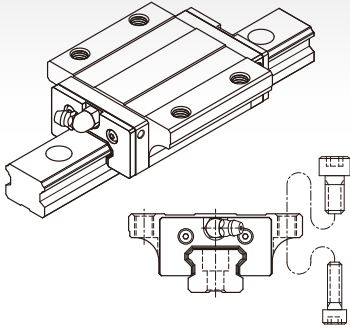

Ultra Heavy Load

MSB-LE Type

All dimensions are same as MSB-E except the length is longer, which makes it more rigid.

MSB-LS Type

All dimensions are same as MSB-S except the length is longer, which makes it more rigid.

Rail Type

Counter Bore (R, U type)

Tapped Hole (T type)