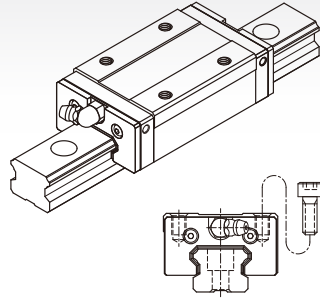

Ultra Heavy Load

MSB-LE Type

All dimensions are same as MSB-E except the length is longer, which makes it more rigid.

MSB-LS Type

All dimensions are same as MSB-S except the length is longer, which makes it more rigid.

Rail Type

Counter Bore (R, U type)

Tapped Hole (T type)