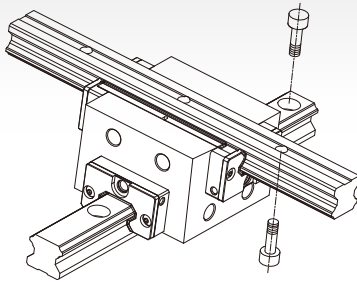

Carriage Type

Heavy Load

MSH-S Type

This model is a standard type.

Ultra Heavy Load

MSH-LS Type

All dimensions are same as MSH-S except the length is longer, which makes it more rigid.