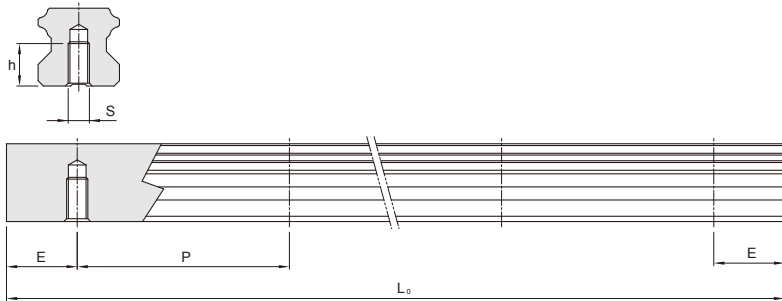

Tapped Hole Rail Dimensions

Rail Model	S	h(mm)
MSH20T	M6	10
MSH30T	M8	15